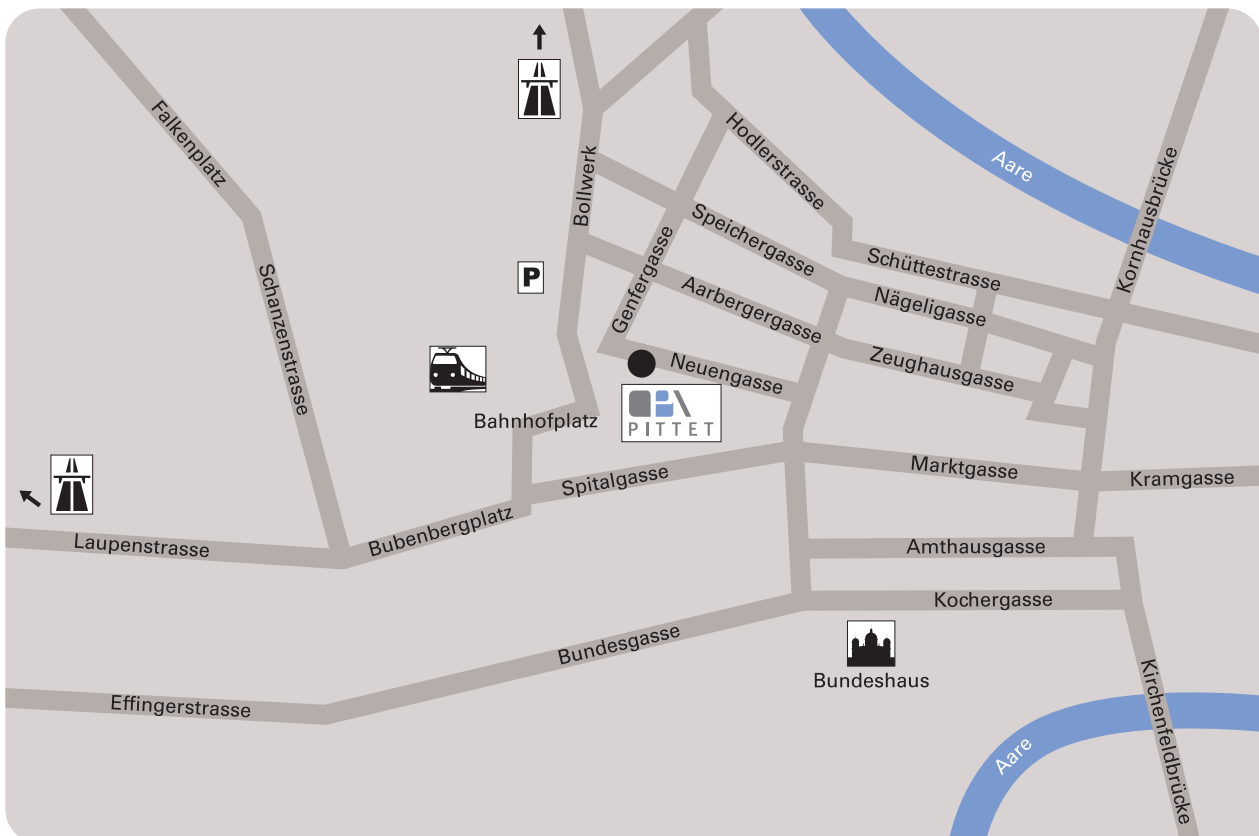

Access Map Bern

Pittet Associates Ltd - Pittet Risk Management Ltd - Pittet Communication Ltd

Neuengasse 43
P. O. Box 7522
CH-3001 Bern

T +41 22 593 0150
F +41 22 593 0100
E-mail info@pittet.net

www.pittet.net

To reach our office in Bern from the train station:

- 2 minutes by foot

To reach our office by car:

- Park at the train station